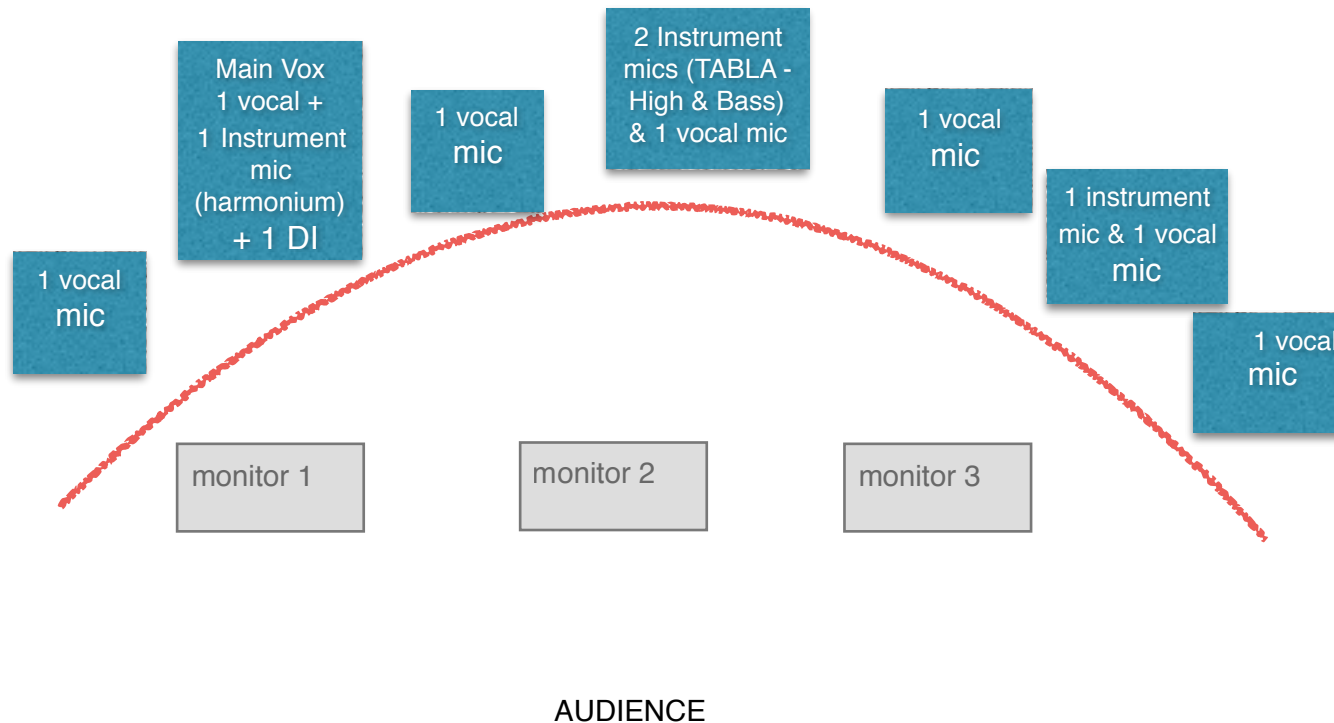

FANNA-FI-ALLAH SUFI QAWWALI STAGE PLOT

We need 7 vocal mics, 4 instrument mics & a Direct Input (8th inch for iPod) on stage line in. All mics should be on short tripod boom stands. 3 quality monitors with separate mixes. Minimum 15 inch speaker size. Mains 20 inch with sub. Professional operator to mix the night. Reverb (EQ) on the mixing board. The stage plot MUST be all set up n tested before sound check. If a stage riser is used the minimum dimensions are 14ft wide by 8ft deep.